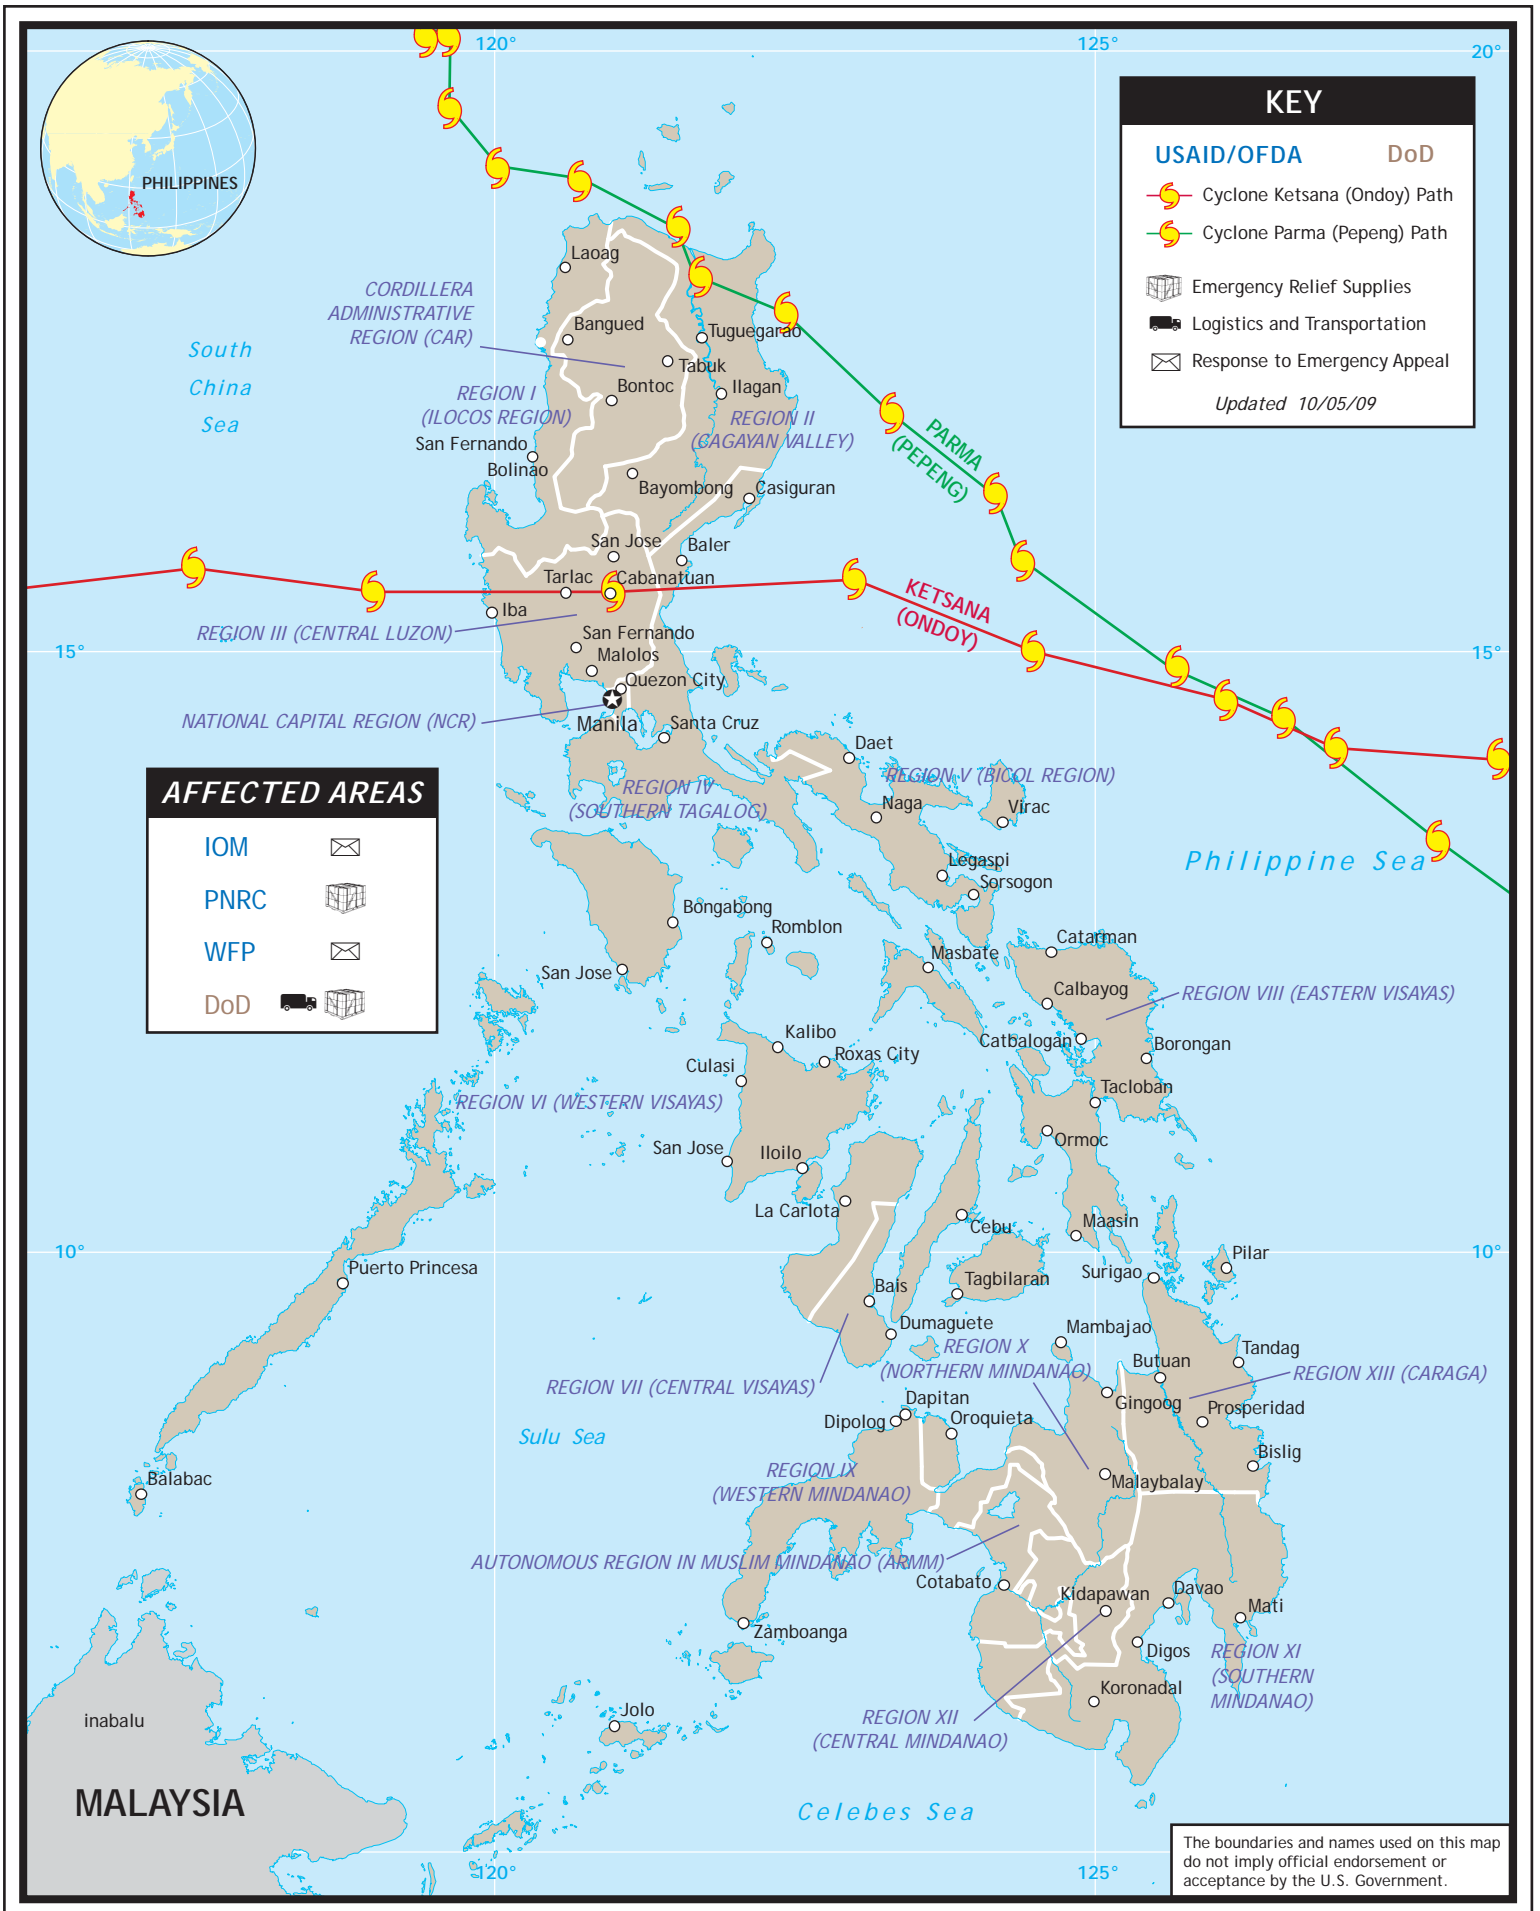

USG HUMANITARIAN ASSISTANCE TO THE PHILIPPINES

KEY	
USAID/OFDA	DoD
Cyclone Ketsana (Ondoy) Path	
Cyclone Parma (Pepeng) Path	
	Emergency Relief Supplies
	Logistics and Transportation
	Response to Emergency Appeal
Updated 10/05/09	

AFFECTED AREAS	
IOM	
PNRC	
WFP	
DoD	

The boundaries and names used on this map do not imply official endorsement or acceptance by the U.S. Government.